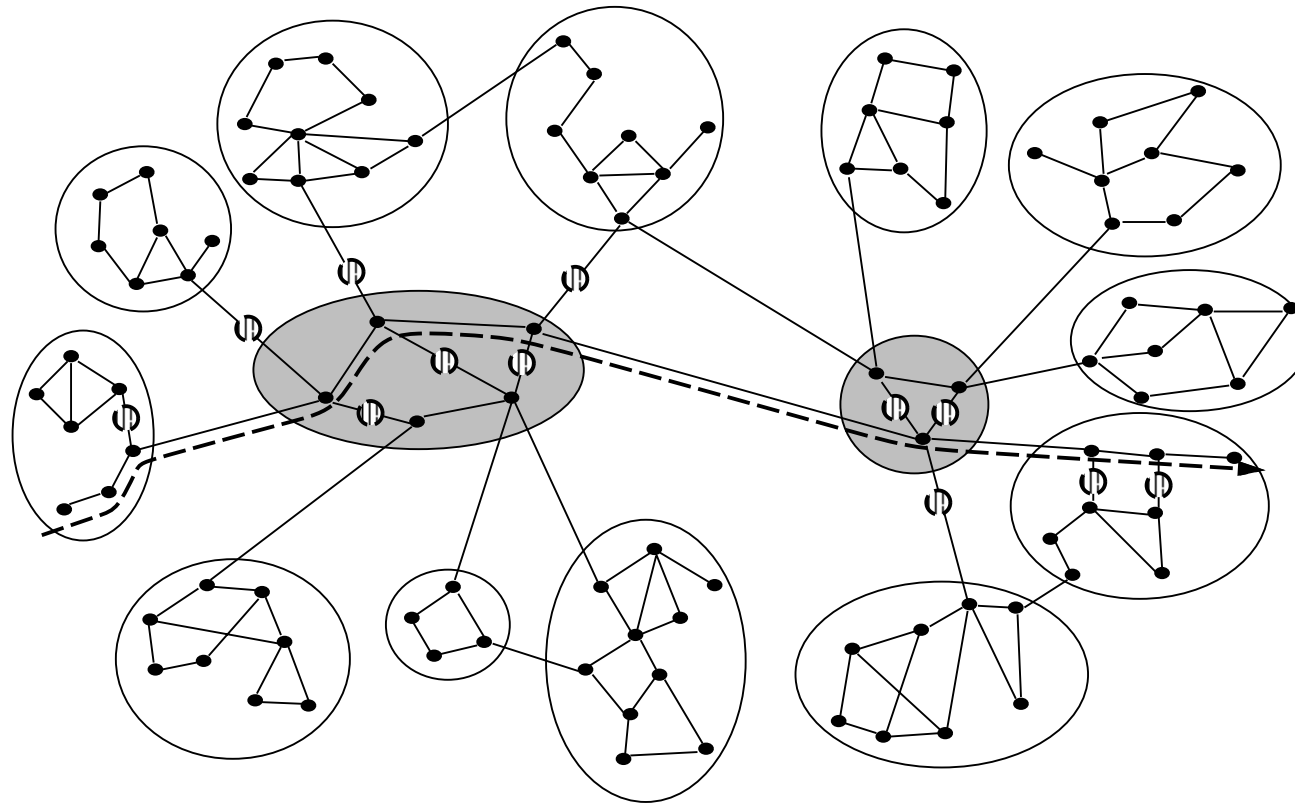

Runtime aggregation

● Switch — Link - -> Critical VC ◐ Transit domain ○ Stub domain (M) Monitor

Network topology generated by GT-ITM

Hao, Nikolaidis, Zegura 1997