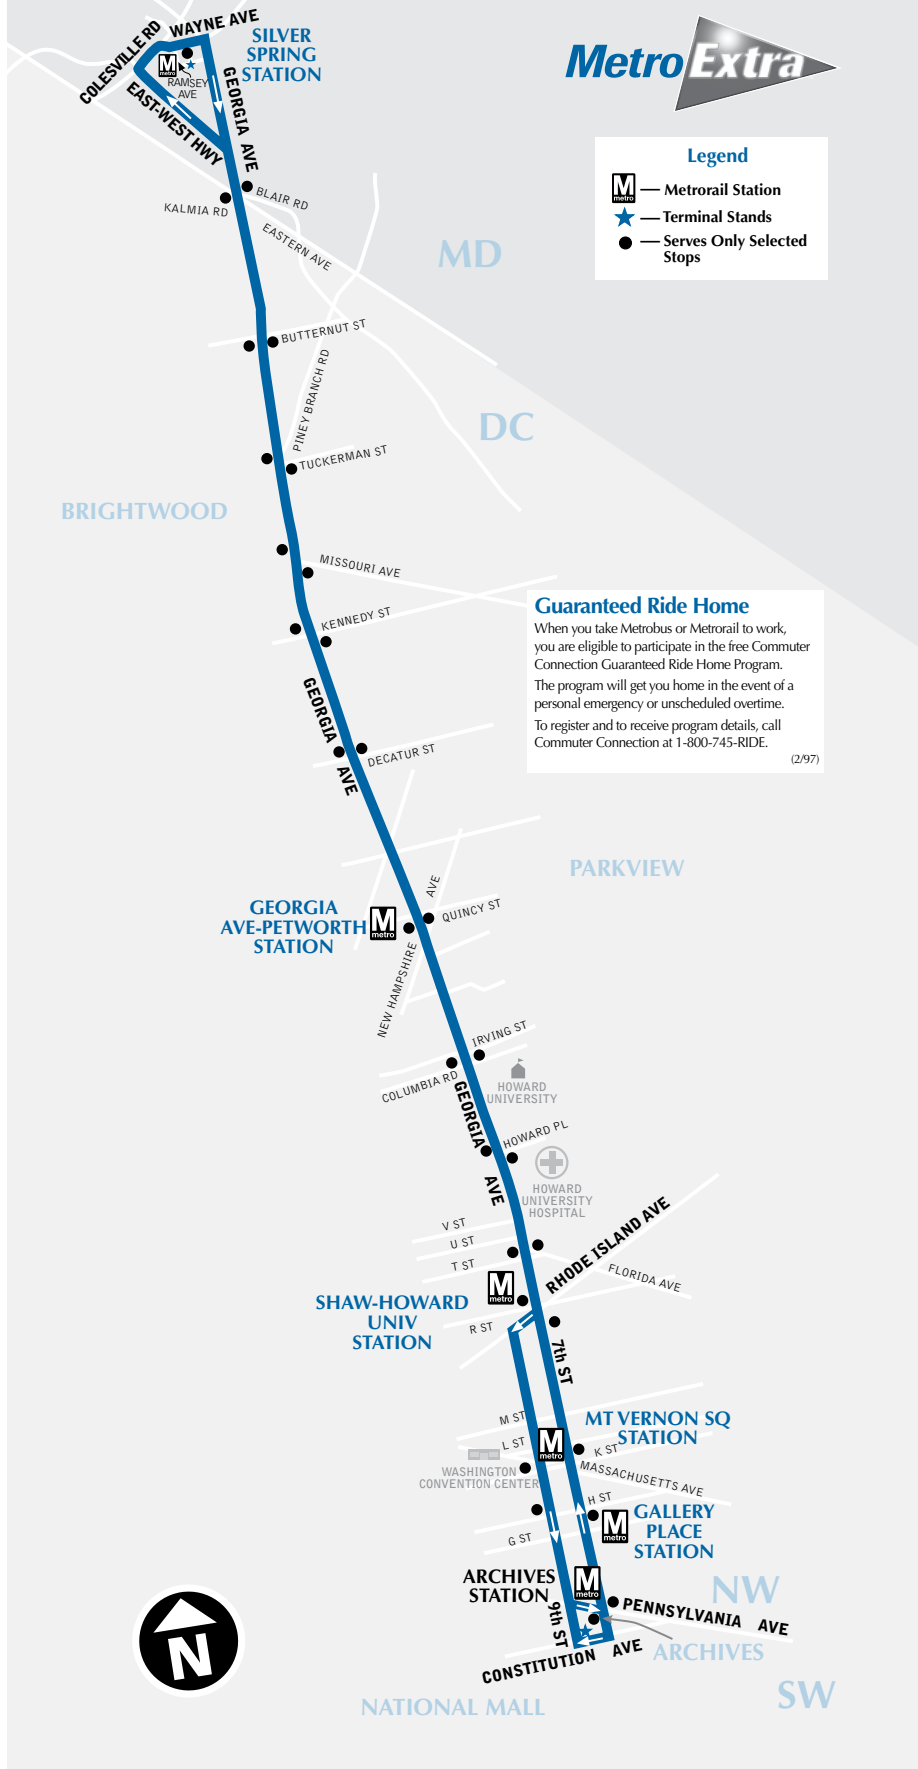

79

Georgia Avenue Limited Line

For route and schedule information

Call 202-637-7000

www.wmata.com

Legend

- Metrorail Station
- Terminal Stands
- Serves Only Selected Stops

Guaranteed Ride Home

When you take Metrobus or Metrorail to work, you are eligible to participate in the free Commuter Connection Guaranteed Ride Home Program. The program will get you home in the event of a personal emergency or unscheduled overtime. To register and to receive program details, call Commuter Connection at 1-800-745-RIDE.

(2/97)